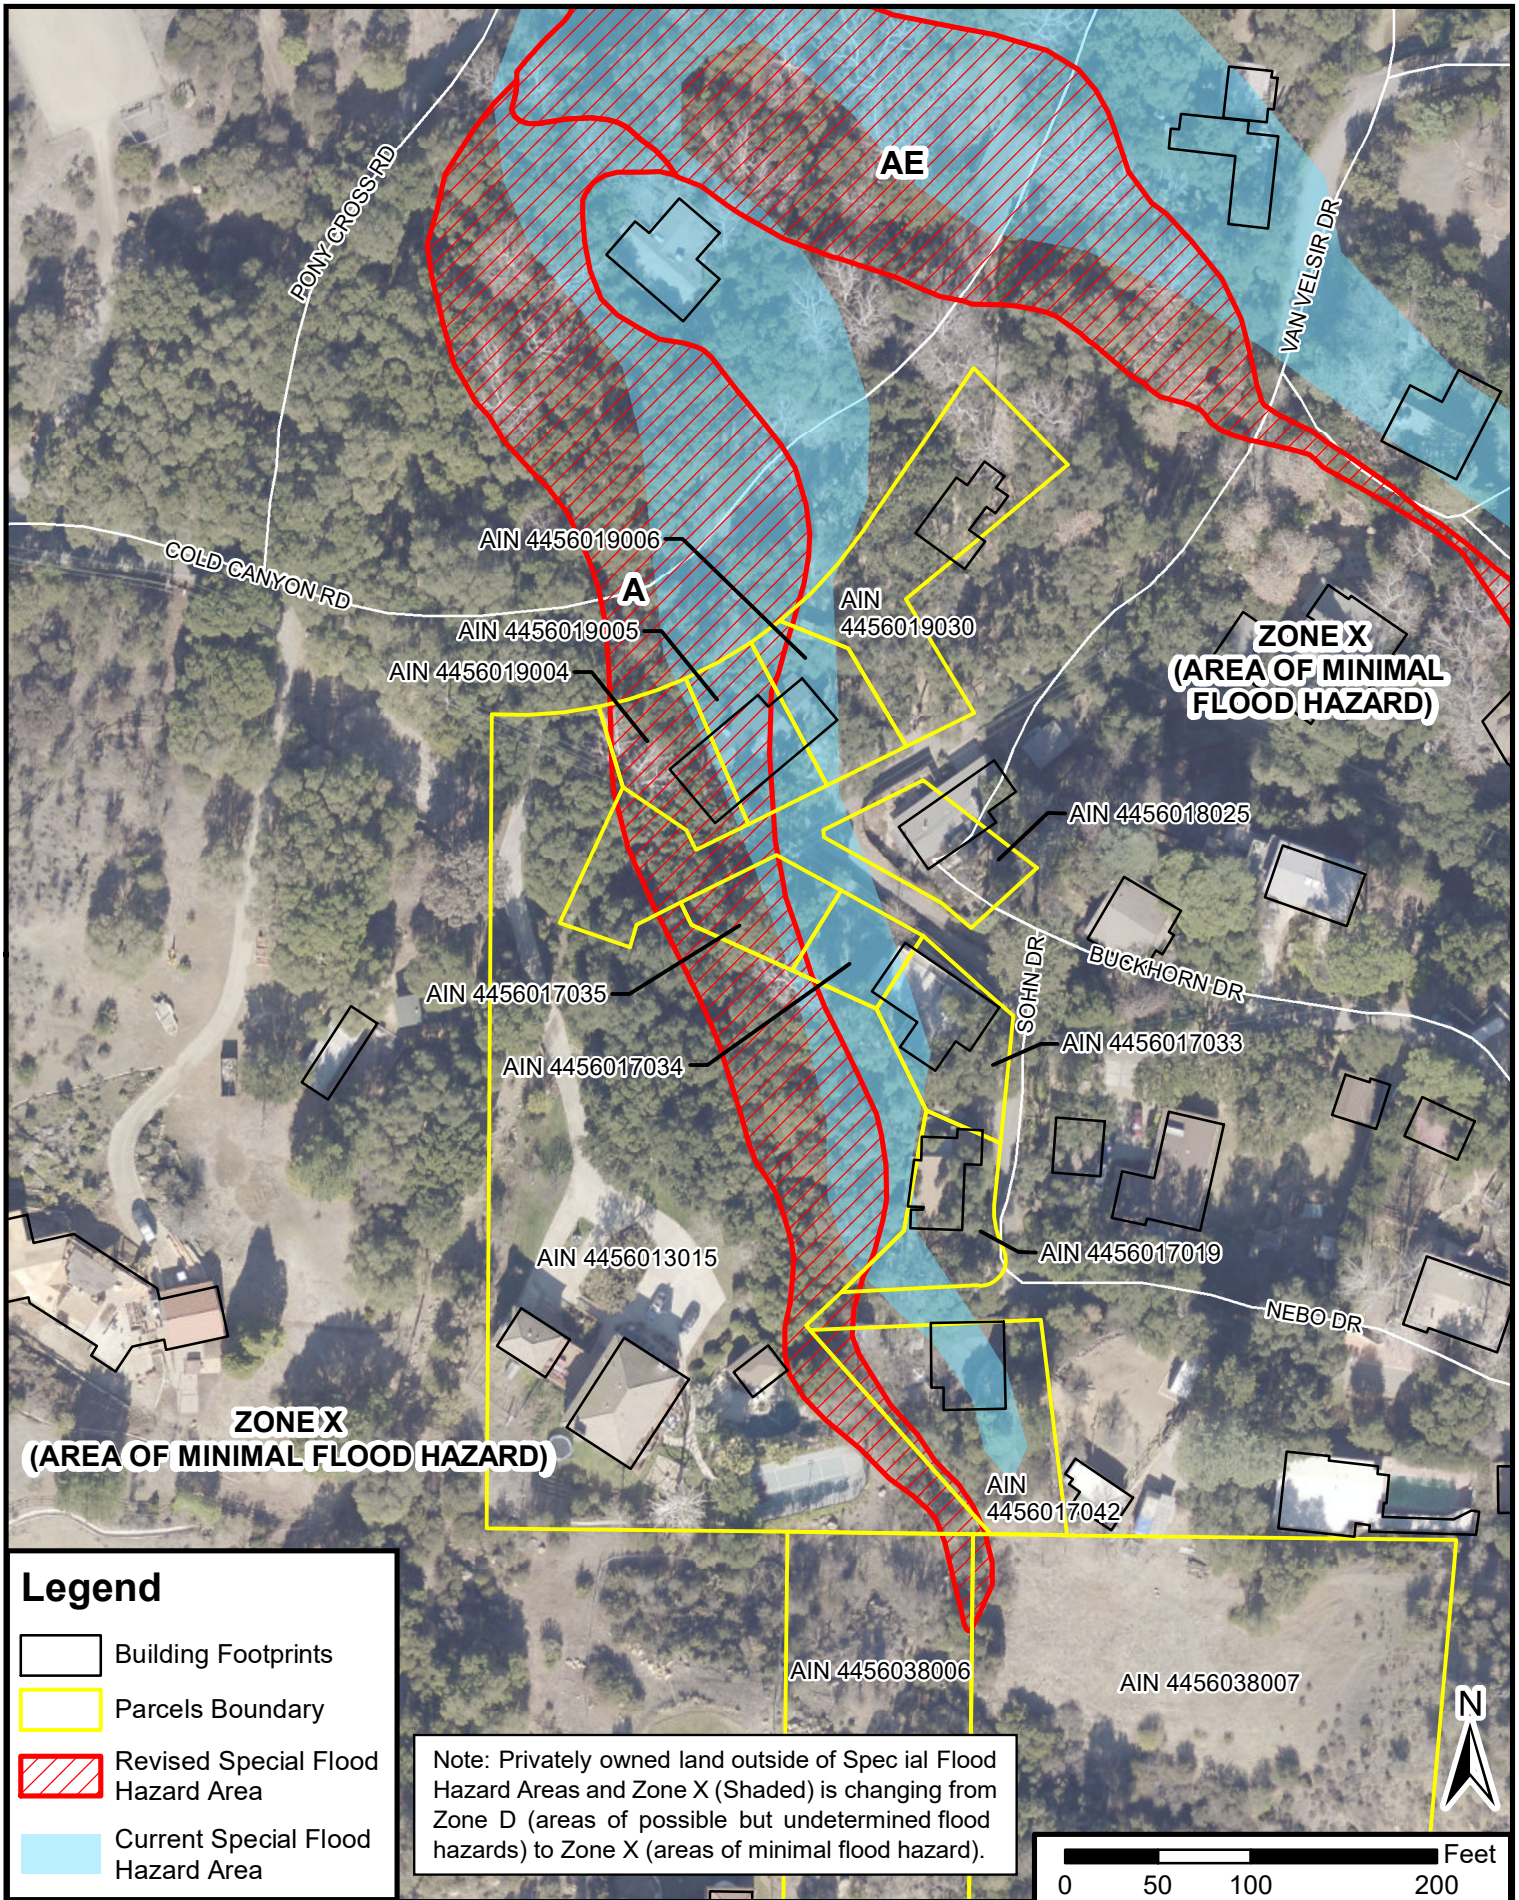

# Dark Canyon West Branch Flood Zone Exhibit

Exhibit 20